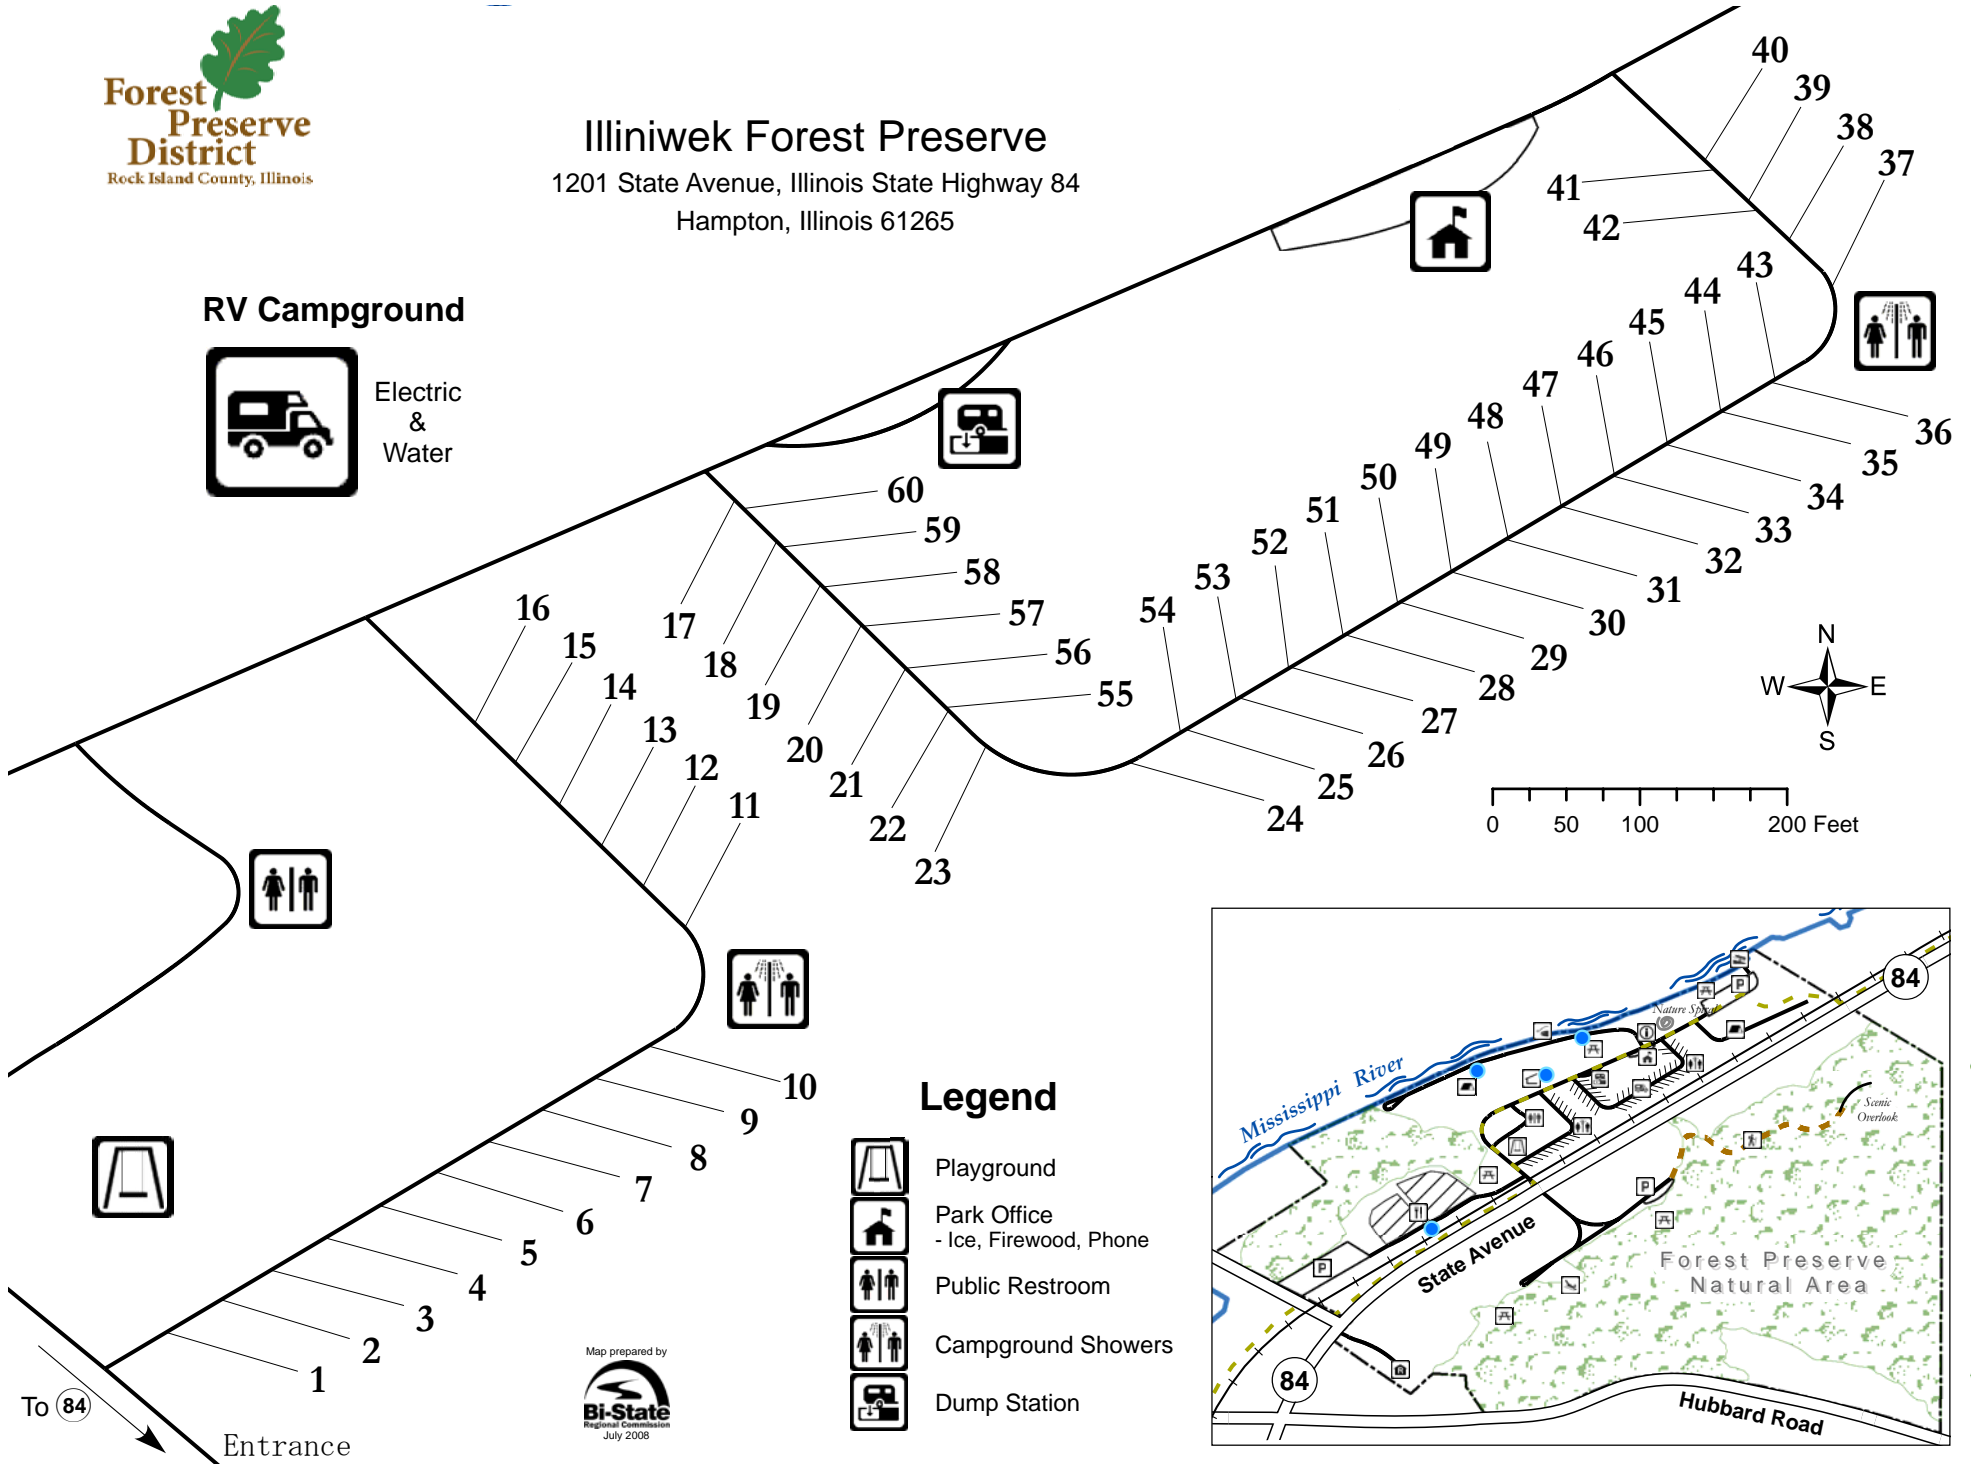

Illiniwek Forest Preserve

1201 State Avenue, Illinois State Highway 84
Hampton, Illinois 61265

Primitive Campgrounds

Legend

- Water
- Park Road
- Public Restroom
- Campground Showers
- Park Office - Ice, Firewood, Phone
- Playground
- Shelter
- Shoreline Fishing
- Parking
- Dump Station

Illiniwek Forest Preserve
1201 State Avenue, Illinois State Highway 84
Hampton, Illinois 61265

RV Campground

Electric & Water

Legend

-  Playground
-  Park Office
- Ice, Firewood, Phone
-  Public Restroom
-  Campground Showers
-  Dump Station

Map prepared by
Bi-State
Regional Commission
July 2008