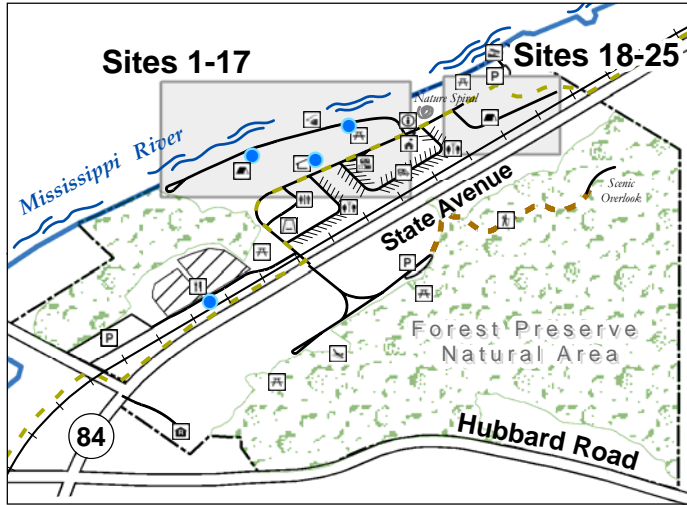

Illiniwek Forest Preserve

1201 State Avenue, Illinois State Highway 84
Hampton, Illinois 61265

Primitive Campgrounds

Legend

- Water
- Park Road
- Public Restroom
- Campground Showers
- Park Office - Ice, Firewood, Phone
- Playground
- Shelter
- Shoreline Fishing
- Parking
- Dump Station

Illiniwek Forest Preserve
1201 State Avenue, Illinois State Highway 84
Hampton, Illinois 61265

RV Campground

Electric & Water

Legend

-  Playground
-  Park Office
- Ice, Firewood, Phone
-  Public Restroom
-  Campground Showers
-  Dump Station

Map prepared by
Bi-State
Regional Commission
July 2008