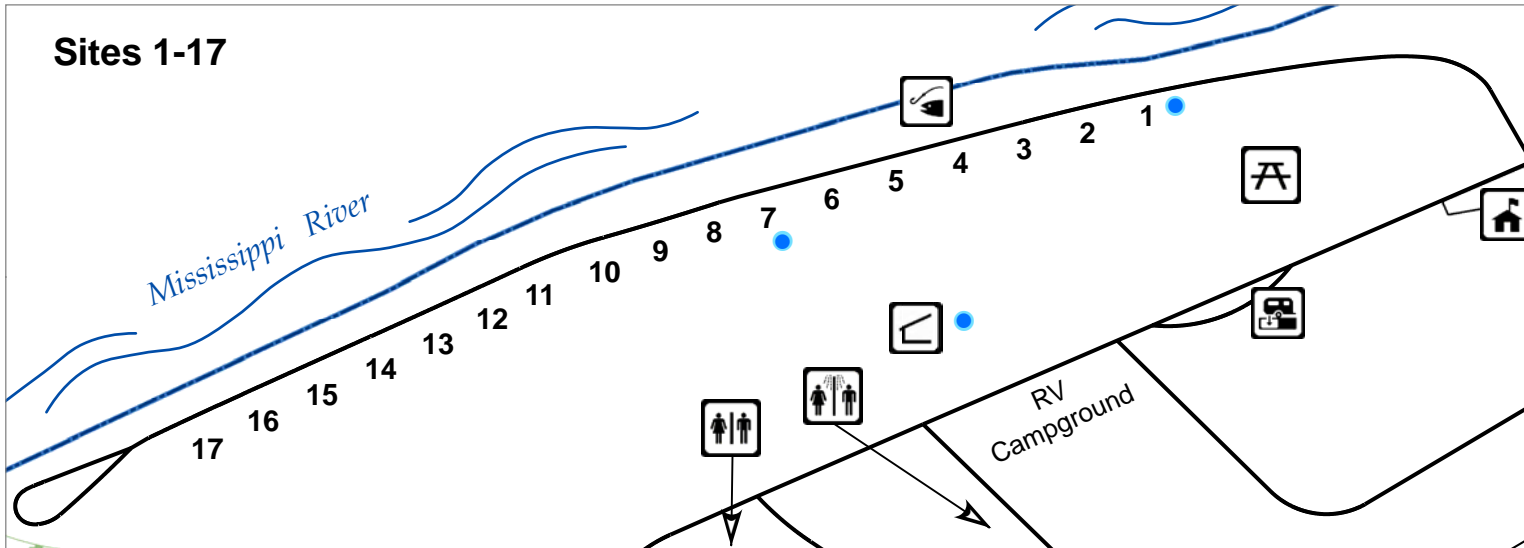

Illiniwek Forest Preserve

1201 State Avenue, Illinois State Highway 84
Hampton, Illinois 61265

Primitive Campgrounds

Legend

- Water
- Park Road
- Public Restroom
- Campground Showers
- Park Office - Ice, Firewood, Phone
- Playground
- Shelter
- Shoreline Fishing
- Parking
- Dump Station

Illiniwek Forest Preserve
1201 State Avenue, Illinois State Highway 84
Hampton, Illinois 61265

RV Campground

Electric & Water

Legend

-  Playground
-  Park Office
- Ice, Firewood, Phone
-  Public Restroom
-  Campground Showers
-  Dump Station

Map prepared by
Bi-State
Regional Commission
July 2008