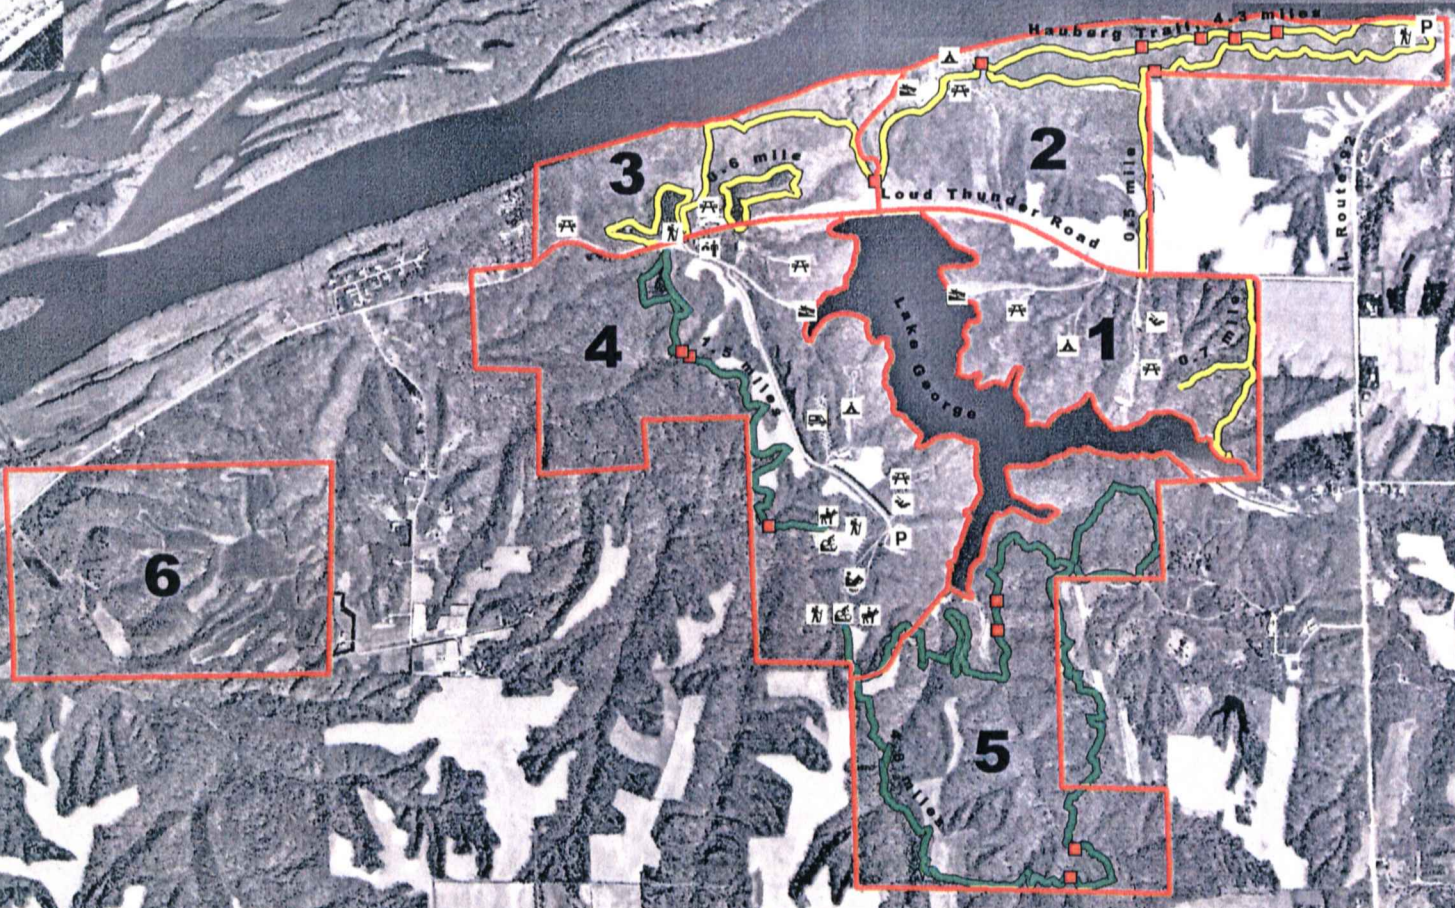

Loud Thunder Forest Preserve Archery Deer Hunting Zones

Loud Thunder Forest Preserve

- Archery Deer Hunting Zones
- Loud Thunder Forest Preserve Boundary

Loud Thunder Trails

- ~ Hike
- ~ Horse/Bicycle/Hike
- Bridges or Stream Crossings

Data Source: Rock Island County
Soil and Water Conservation
District GPS track. Natural
Resources Conservation Service
Digital Photography, 2000. Loud
Thunder Forest Preserve, facilities.